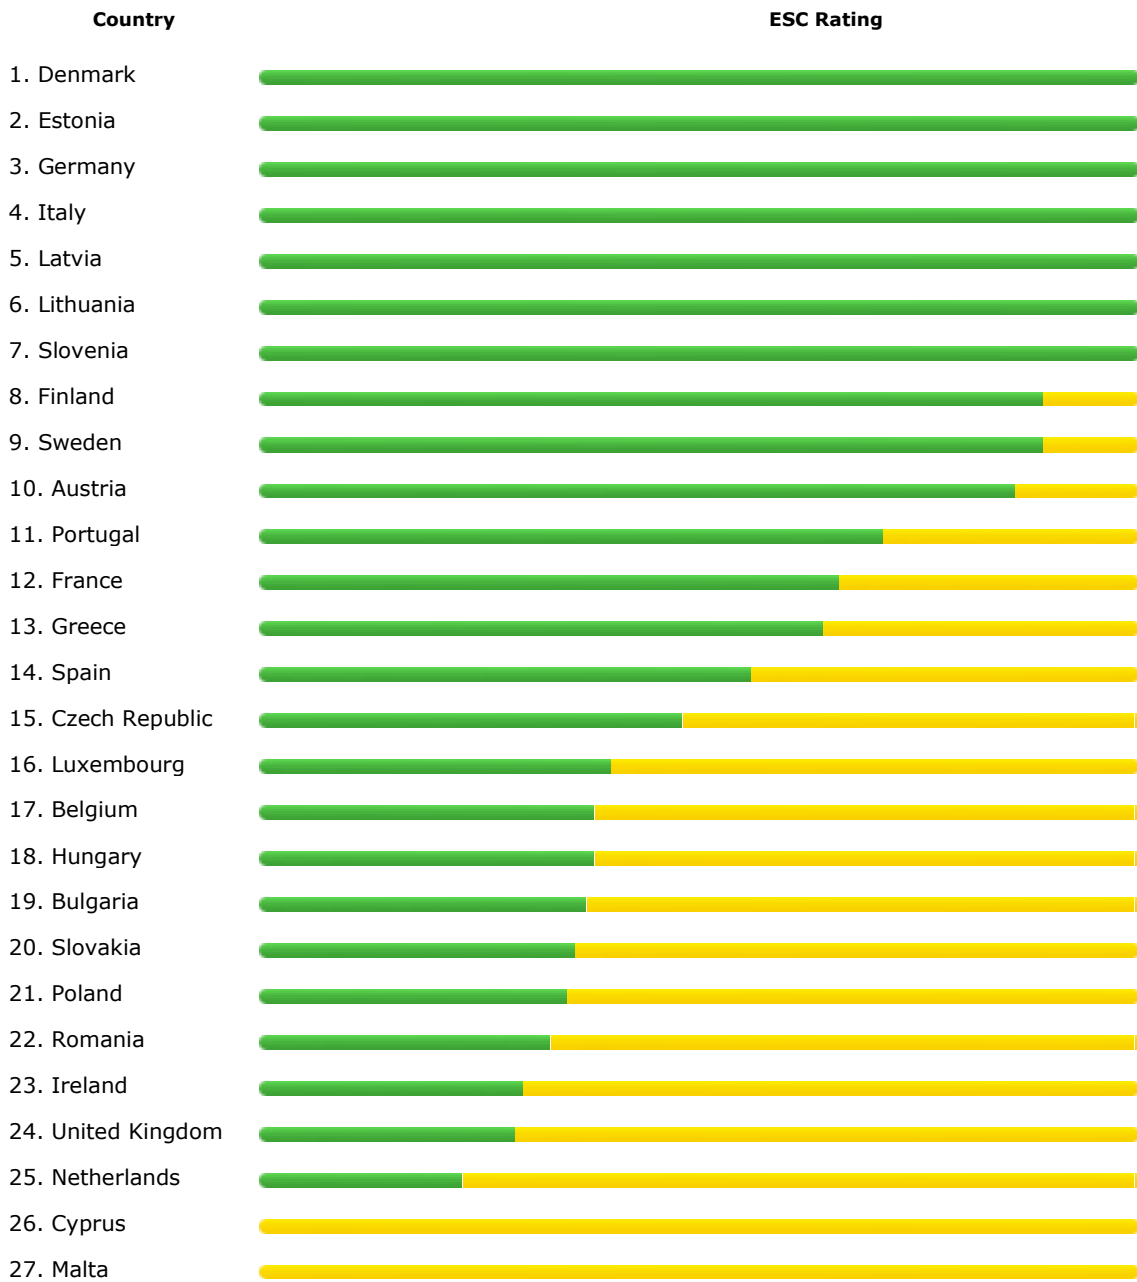

GREEN

Means ESC is standard fit – buy this model with confidence.

YELLOW

Check if the vehicle you wish to buy has ESC fitted – if not you will have to pay for it.

RED

CAUTION! ESC not available.

Make:

Model:

Country	ESC Rating
1. Austria	Green
2. Denmark	Green
3. France	Green
4. Germany	Green
5. Portugal	Green
6. Spain	Green
7. United Kingdom	Green
8. Czech Republic	Green
9. Italy	Green
10. Greece	Green
11. Slovakia	Green
12. Hungary	Green
13. Netherlands	Green
14. Belgium	Green
15. Bulgaria	Green
16. Cyprus	Green
17. Estonia	Green
18. Latvia	Green
19. Lithuania	Green
20. Luxembourg	Green
21. Malta	Green
22. Slovenia	Green
23. Finland	Green
24. Romania	Green
25. Sweden	Green
26. Ireland	Green
27. Poland	Green

Country	ESC Rating
1. Austria	Green
2. Belgium	Green
3. Bulgaria	Green
4. Cyprus	Green
5. Czech Republic	Green
6. Denmark	Green
7. Estonia	Green
8. Finland	Green
9. France	Green
10. Germany	Green
11. Greece	Green
12. Hungary	Green
13. Ireland	Green
14. Italy	Green
15. Latvia	Green
16. Lithuania	Green
17. Luxembourg	Green
18. Malta	Green
19. Netherlands	Green
20. Poland	Green
21. Portugal	Green
22. Romania	Green
23. Slovakia	Green
24. Slovenia	Green
25. Spain	Green
26. Sweden	Green
27. United Kingdom	Green

Country	ESC Rating
1. Austria	Green
2. Belgium	Green
3. Czech Republic	Green
4. Denmark	Green
5. France	Green
6. Germany	Green
7. Italy	Green
8. Luxembourg	Green
9. Netherlands	Green
10. Portugal	Green
11. United Kingdom	Green
12. Greece	Yellow
13. Ireland	Yellow
14. Hungary	Yellow
15. Bulgaria	Yellow
16. Cyprus	Yellow
17. Estonia	Yellow
18. Finland	Yellow
19. Latvia	Yellow
20. Lithuania	Yellow
21. Malta	Yellow
22. Romania	Yellow
23. Slovenia	Yellow
24. Sweden	Yellow
25. Slovakia	Yellow
26. Spain	Yellow
27. Poland	Yellow