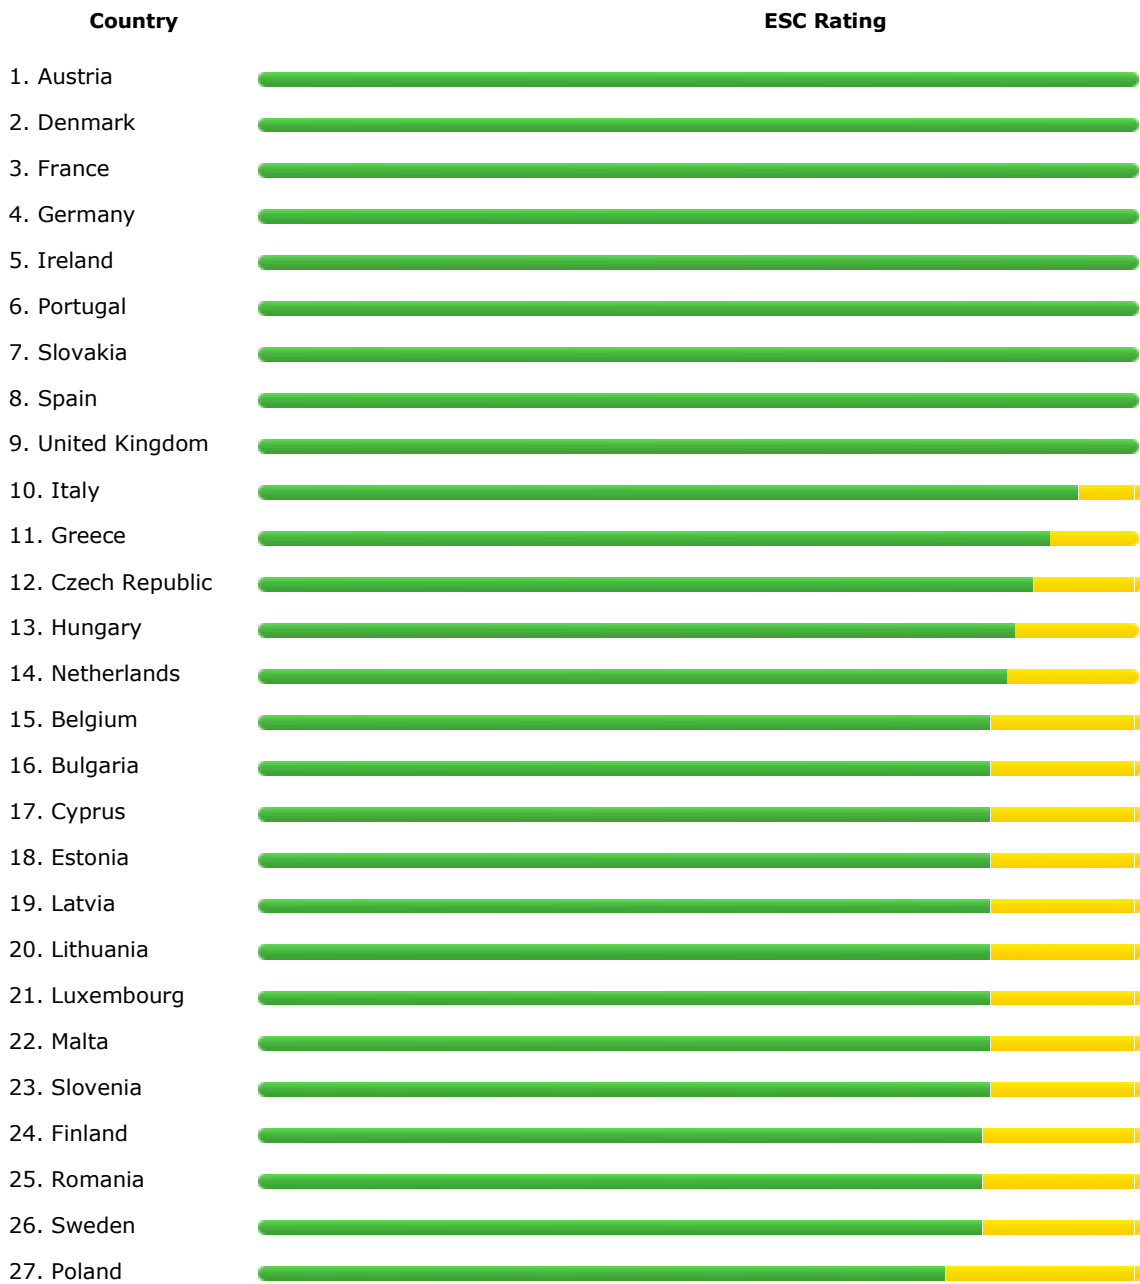

GREEN

Means ESC is standard fit – buy this model with confidence.

YELLOW

Check if the vehicle you wish to buy has ESC fitted – if not you will have to pay for it.

RED

CAUTION! ESC not available.

Make:

Model:

Country	ESC Rating
1. Austria	Green
2. Denmark	Green
3. France	Green
4. Germany	Green
5. Portugal	Green
6. Spain	Green
7. United Kingdom	Green
8. Czech Republic	Green
9. Italy	Green
10. Greece	Green
11. Slovakia	Green
12. Hungary	Green
13. Netherlands	Green
14. Belgium	Green
15. Bulgaria	Green
16. Cyprus	Green
17. Estonia	Green
18. Latvia	Green
19. Lithuania	Green
20. Luxembourg	Green
21. Malta	Green
22. Slovenia	Green
23. Finland	Green
24. Romania	Green
25. Sweden	Green
26. Ireland	Green
27. Poland	Green

Country	ESC Rating
1. Austria	Green
2. Belgium	Green
3. Bulgaria	Green
4. Cyprus	Green
5. Czech Republic	Green
6. Denmark	Green
7. Estonia	Green
8. Finland	Green
9. France	Green
10. Germany	Green
11. Greece	Green
12. Hungary	Green
13. Ireland	Green
14. Italy	Green
15. Latvia	Green
16. Lithuania	Green
17. Luxembourg	Green
18. Malta	Green
19. Netherlands	Green
20. Poland	Green
21. Portugal	Green
22. Romania	Green
23. Slovakia	Green
24. Slovenia	Green
25. Spain	Green
26. Sweden	Green
27. United Kingdom	Green

Country	ESC Rating
1. Austria	Green
2. Belgium	Green
3. Czech Republic	Green
4. Denmark	Green
5. France	Green
6. Germany	Green
7. Italy	Green
8. Luxembourg	Green
9. Netherlands	Green
10. Portugal	Green
11. United Kingdom	Green
12. Greece	Yellow
13. Ireland	Yellow
14. Hungary	Yellow
15. Bulgaria	Yellow
16. Cyprus	Yellow
17. Estonia	Yellow
18. Finland	Yellow
19. Latvia	Yellow
20. Lithuania	Yellow
21. Malta	Yellow
22. Romania	Yellow
23. Slovenia	Yellow
24. Sweden	Yellow
25. Slovakia	Yellow
26. Spain	Yellow
27. Poland	Yellow