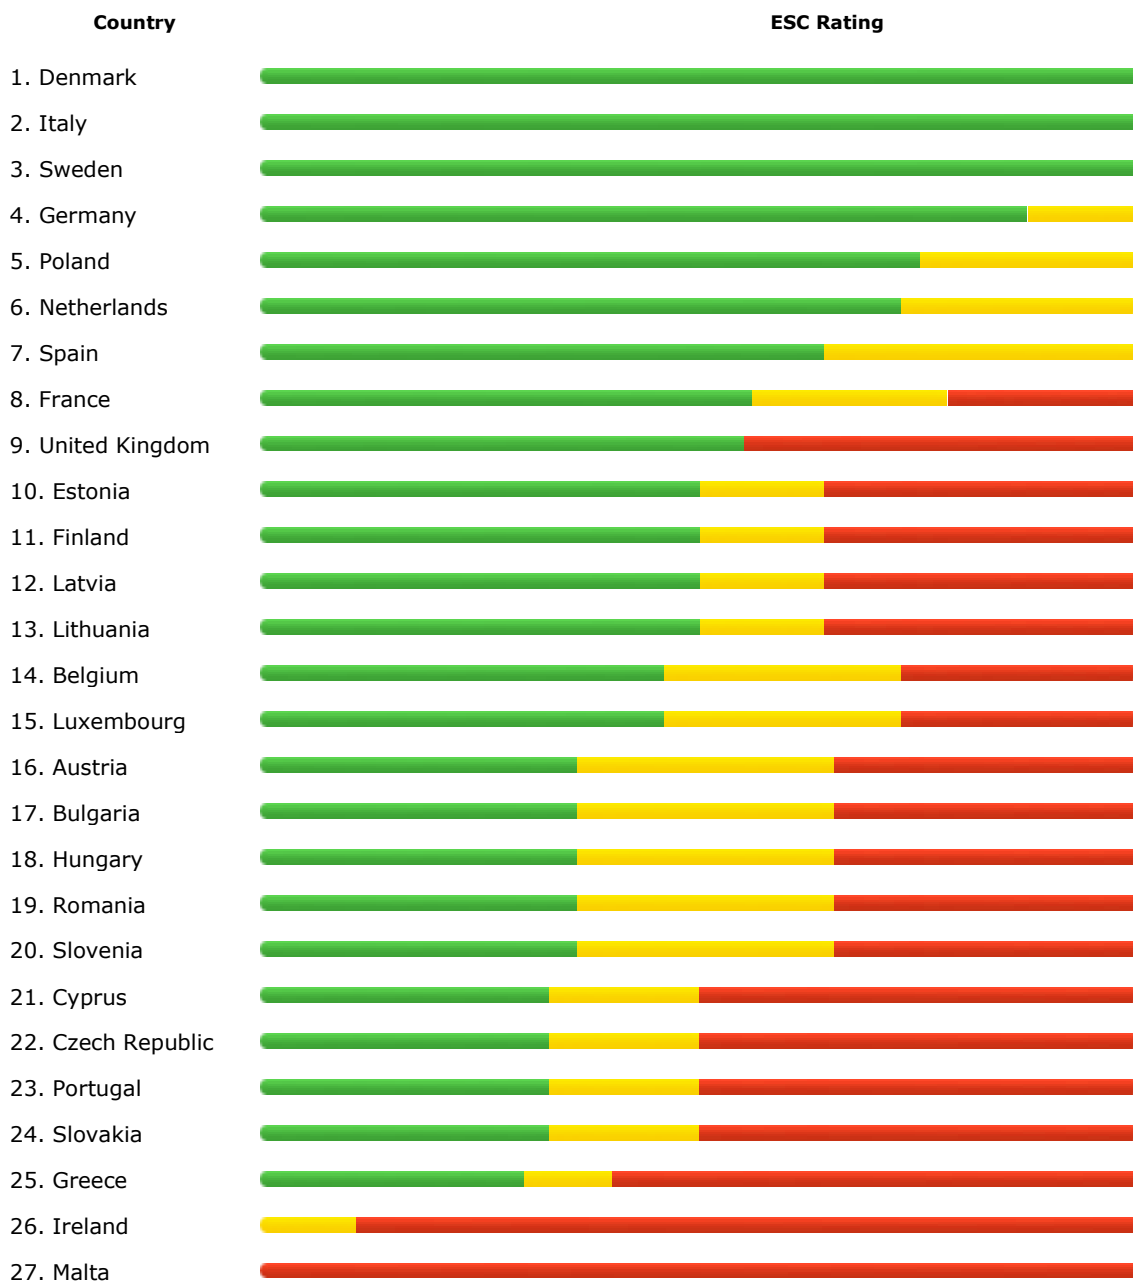

GREEN

Means ESC is standard fit – buy this model with confidence.

YELLOW

Check if the vehicle you wish to buy has ESC fitted – if not you will have to pay for it.

RED

CAUTION! ESC not available.

Make:

Model: