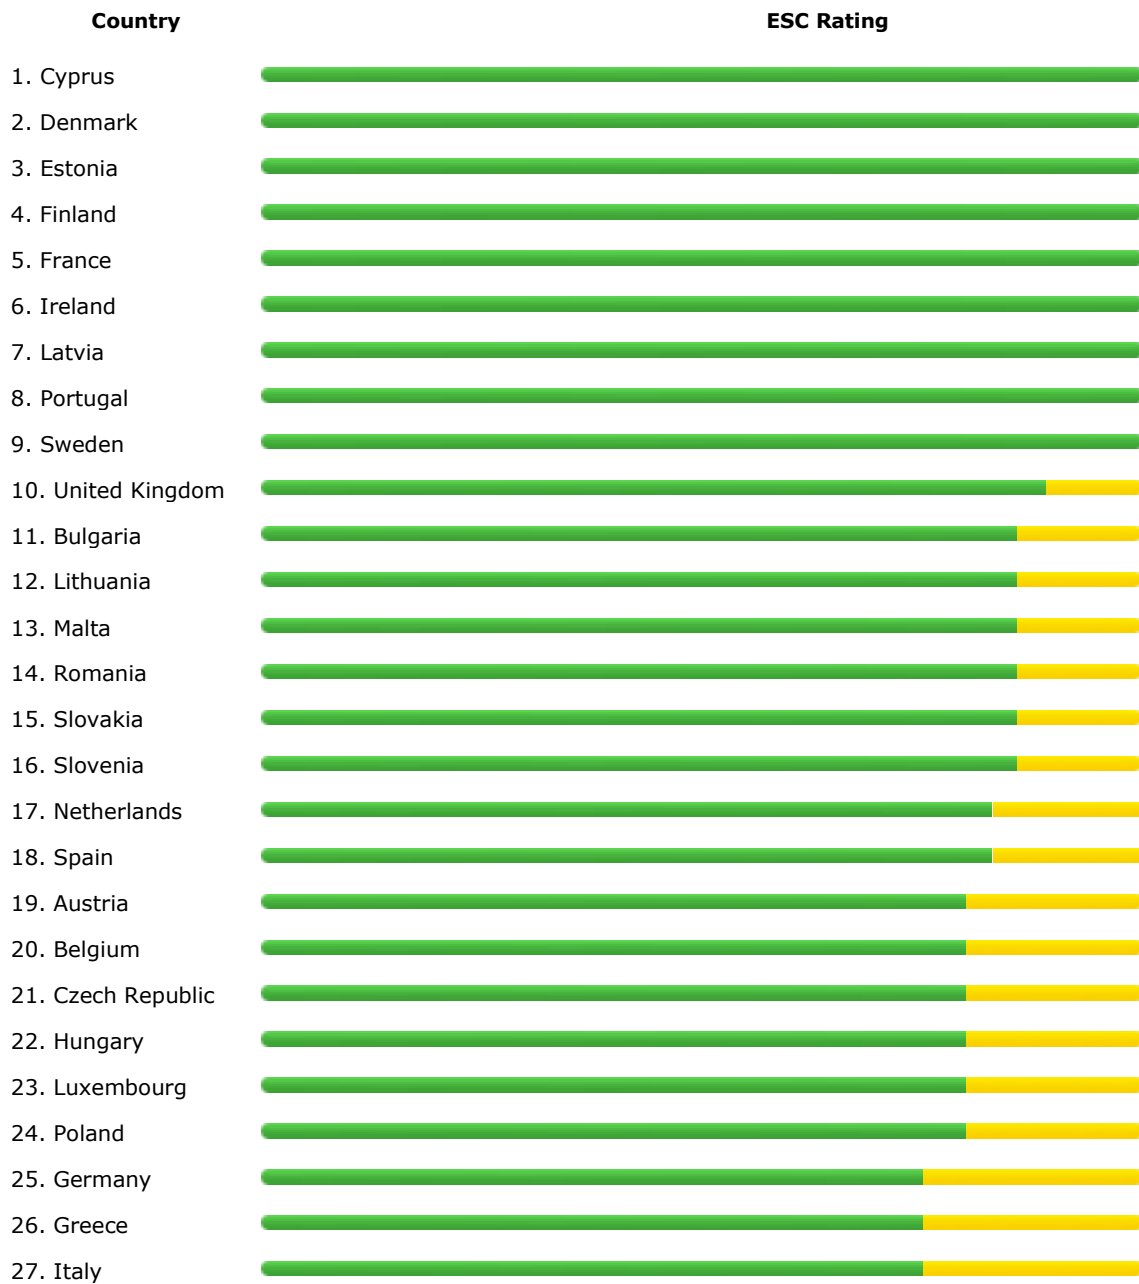

GREEN

Means ESC is standard fit – buy this model with confidence.

YELLOW

Check if the vehicle you wish to buy has ESC fitted – if not you will have to pay for it.

RED

CAUTION! ESC not available.

Make:

Model: