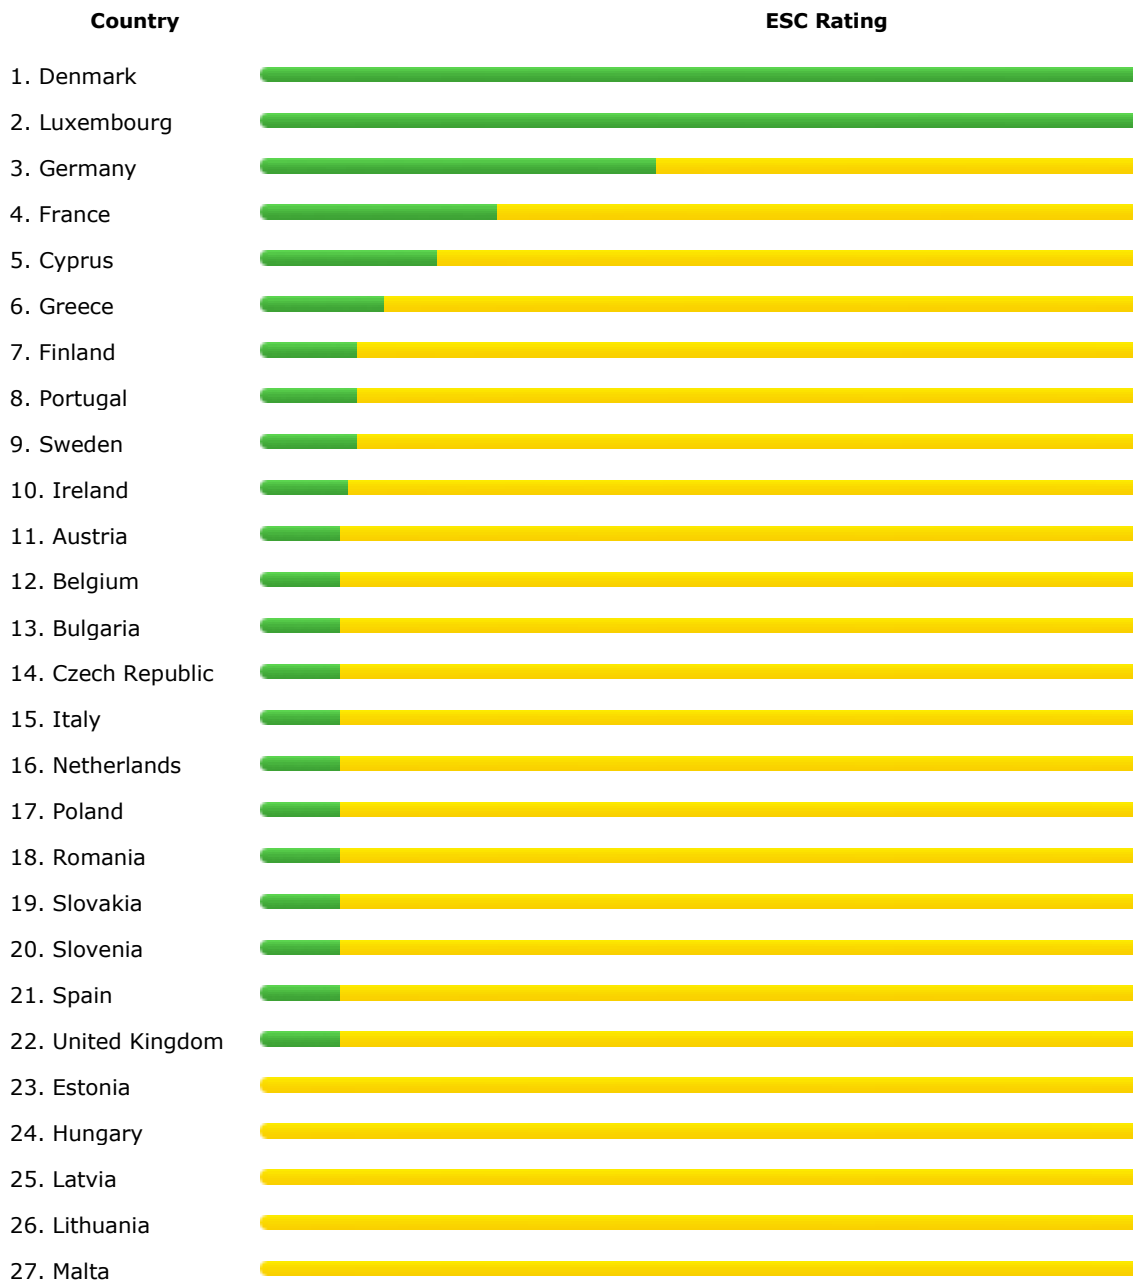

GREEN

Means ESC is standard fit – buy this model with confidence.

YELLOW

Check if the vehicle you wish to buy has ESC fitted – if not you will have to pay for it.

RED

CAUTION! ESC not available.

Make:

Model: