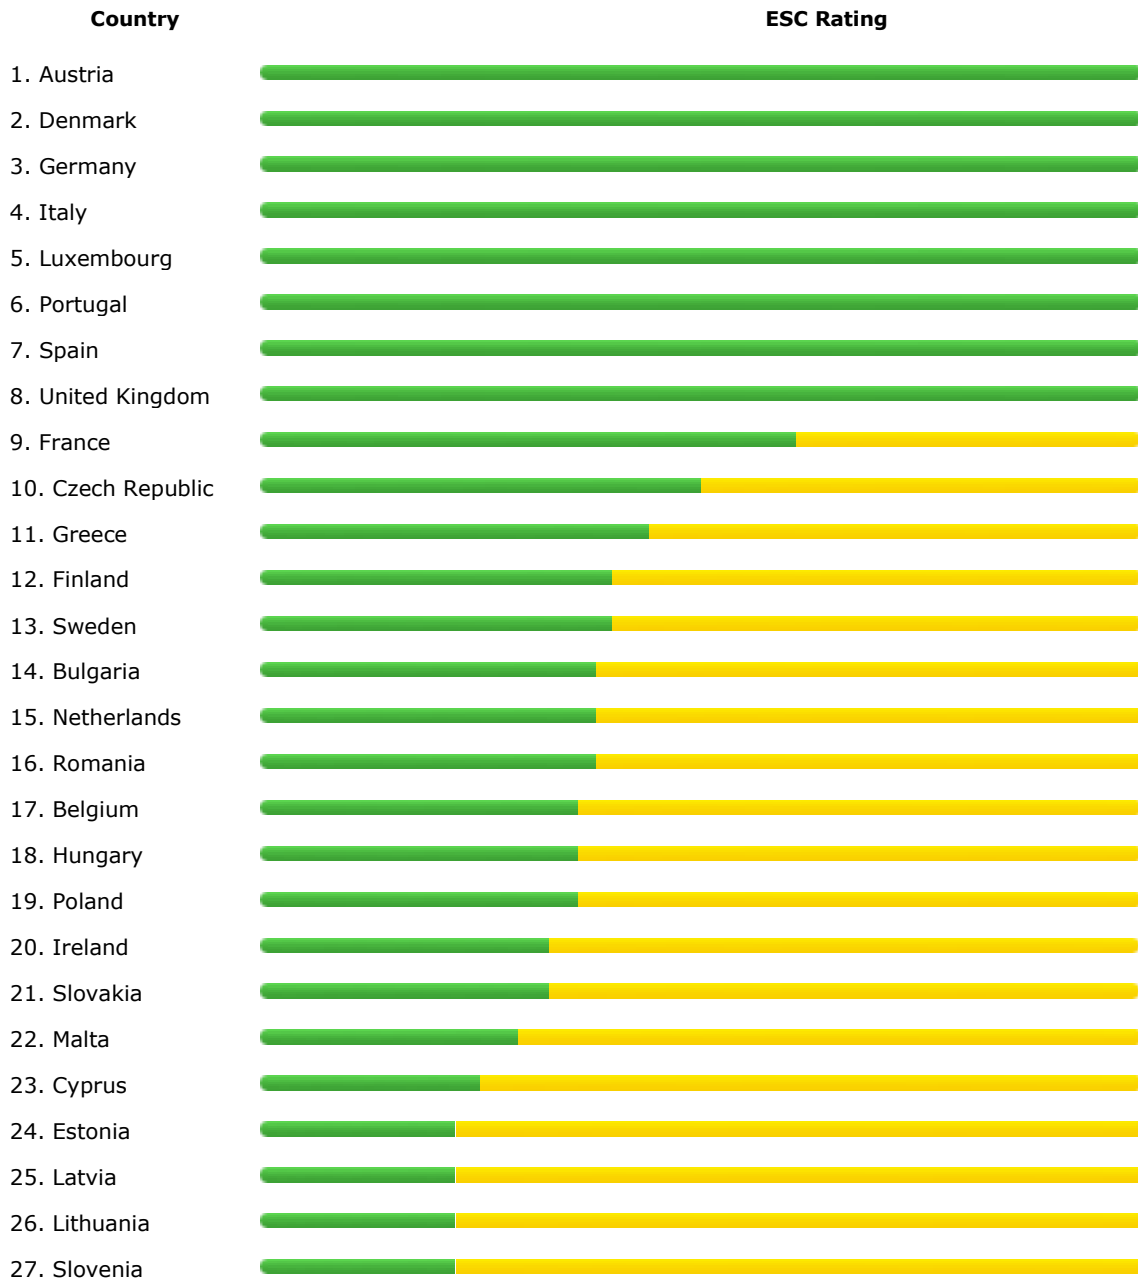

GREEN

Means ESC is standard fit – buy this model with confidence.

YELLOW

Check if the vehicle you wish to buy has ESC fitted – if not you will have to pay for it.

RED

CAUTION! ESC not available.

Make:

Model: