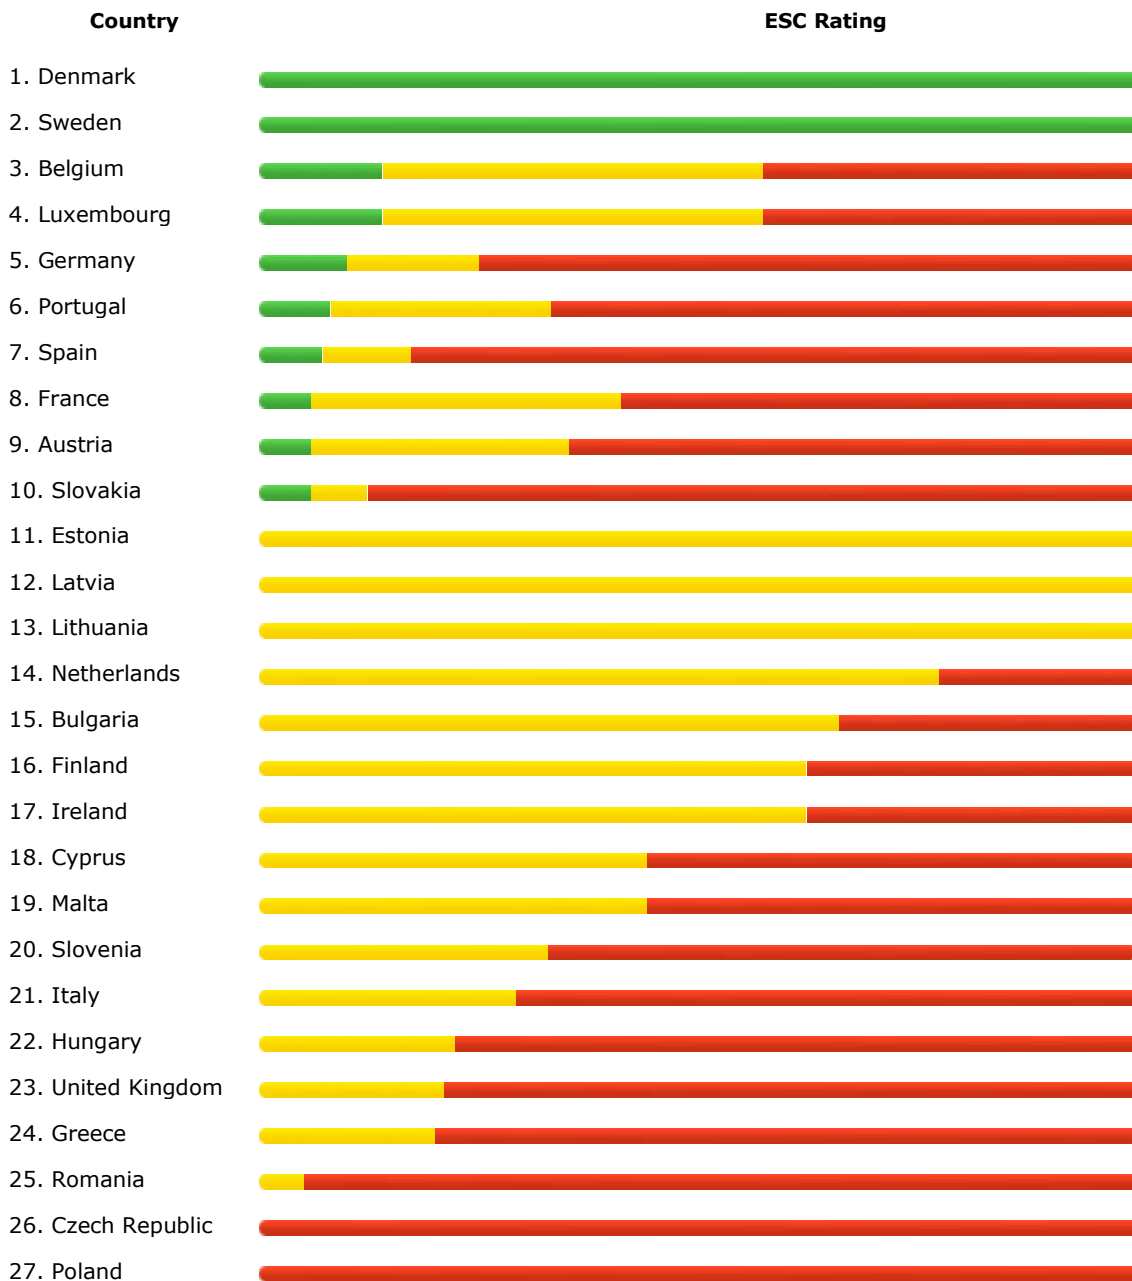

GREEN

Means ESC is standard fit – buy this model with confidence.

YELLOW

Check if the vehicle you wish to buy has ESC fitted – if not you will have to pay for it.

RED

CAUTION! ESC not available.

Make:

Model: