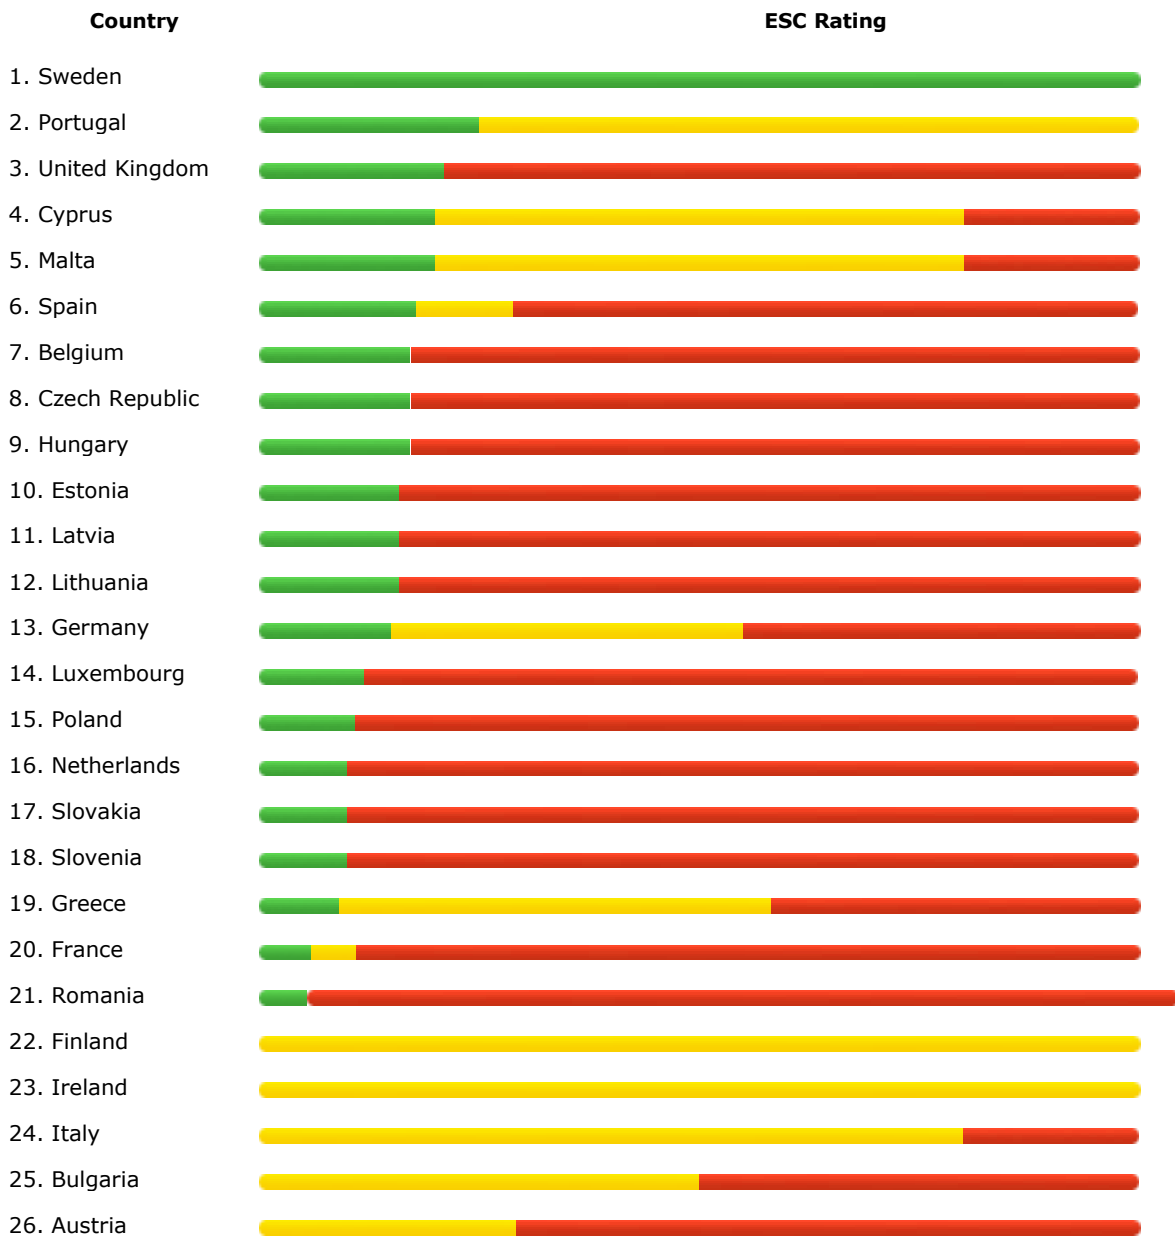

GREEN

Means ESC is standard fit – buy this model with confidence.

YELLOW

Check if the vehicle you wish to buy has ESC fitted – if not you will have to pay for it.

RED

CAUTION! ESC not available.

Make:

Model: