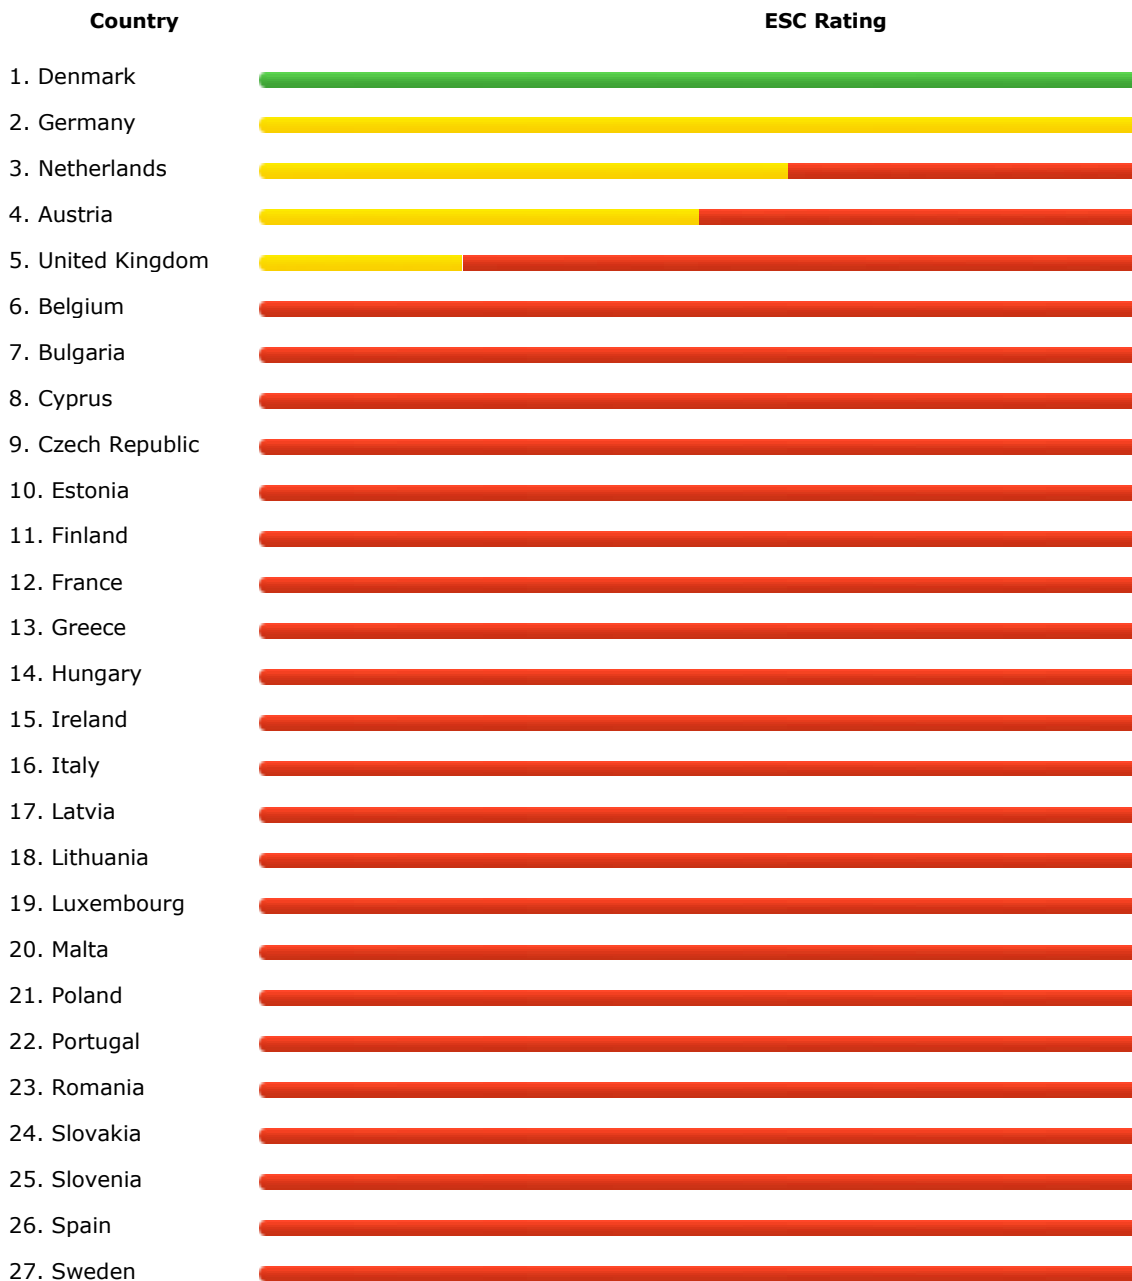

GREEN

Means ESC is standard fit – buy this model with confidence.

YELLOW

Check if the vehicle you wish to buy has ESC fitted – if not you will have to pay for it.

RED

CAUTION! ESC not available.

Make:

Model: