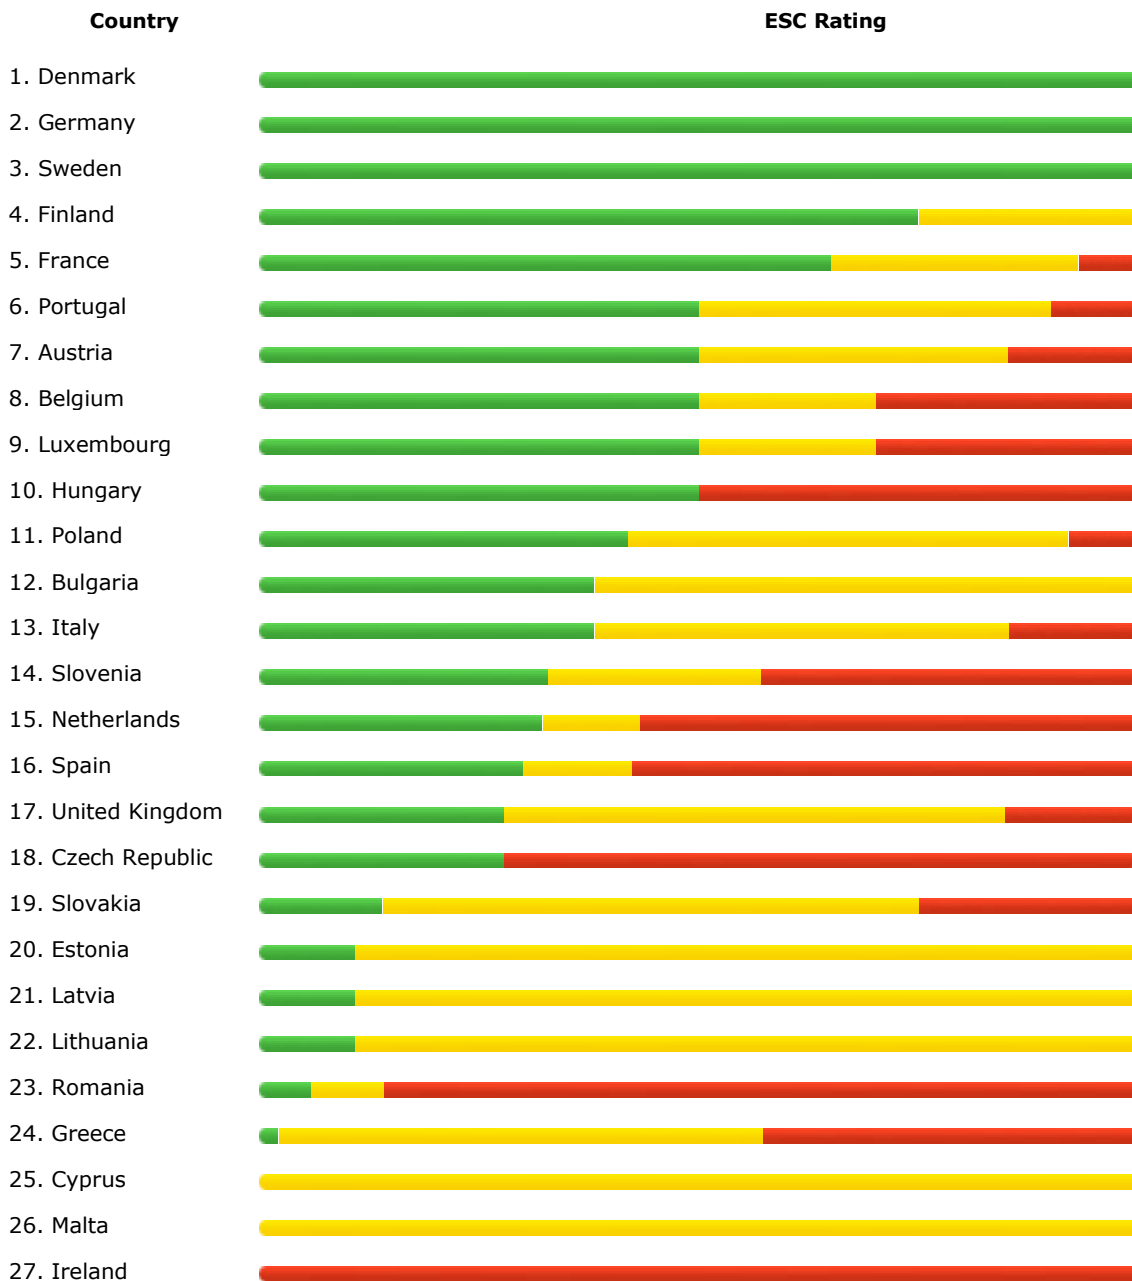

GREEN

Means ESC is standard fit – buy this model with confidence.

YELLOW

Check if the vehicle you wish to buy has ESC fitted – if not you will have to pay for it.

RED

CAUTION! ESC not available.

Make:

Model: