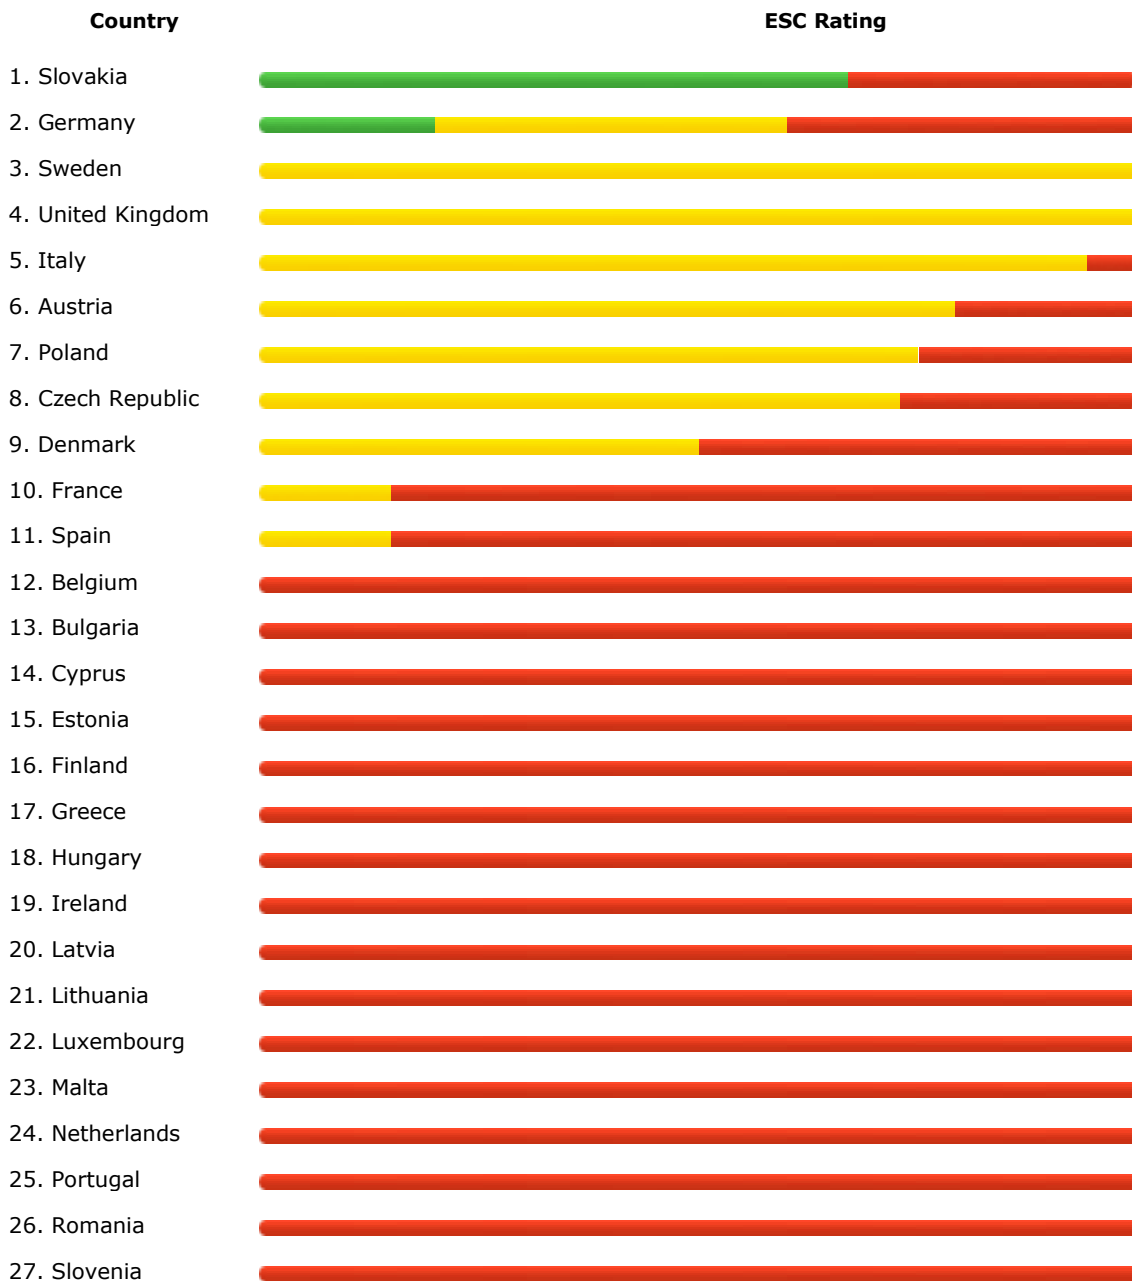

GREEN

Means ESC is standard fit – buy this model with confidence.

YELLOW

Check if the vehicle you wish to buy has ESC fitted – if not you will have to pay for it.

RED

CAUTION! ESC not available.

Make:

Model: