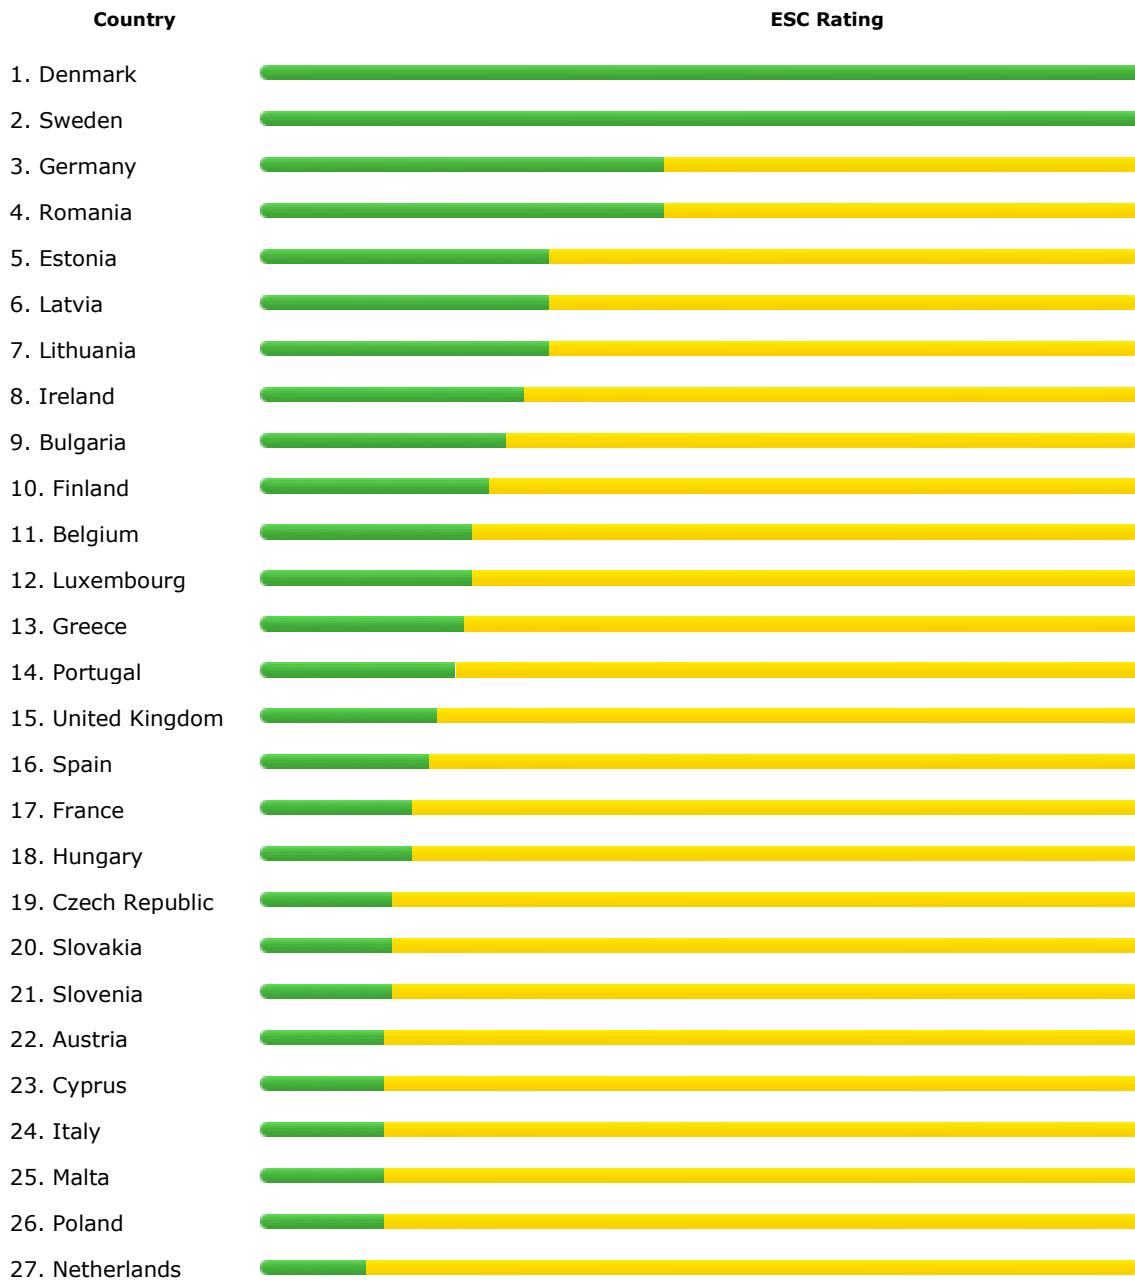

GREEN

Means ESC is standard fit – buy this model with confidence.

YELLOW

Check if the vehicle you wish to buy has ESC fitted – if not you will have to pay for it.

RED

CAUTION! ESC not available.

Make:

Model: