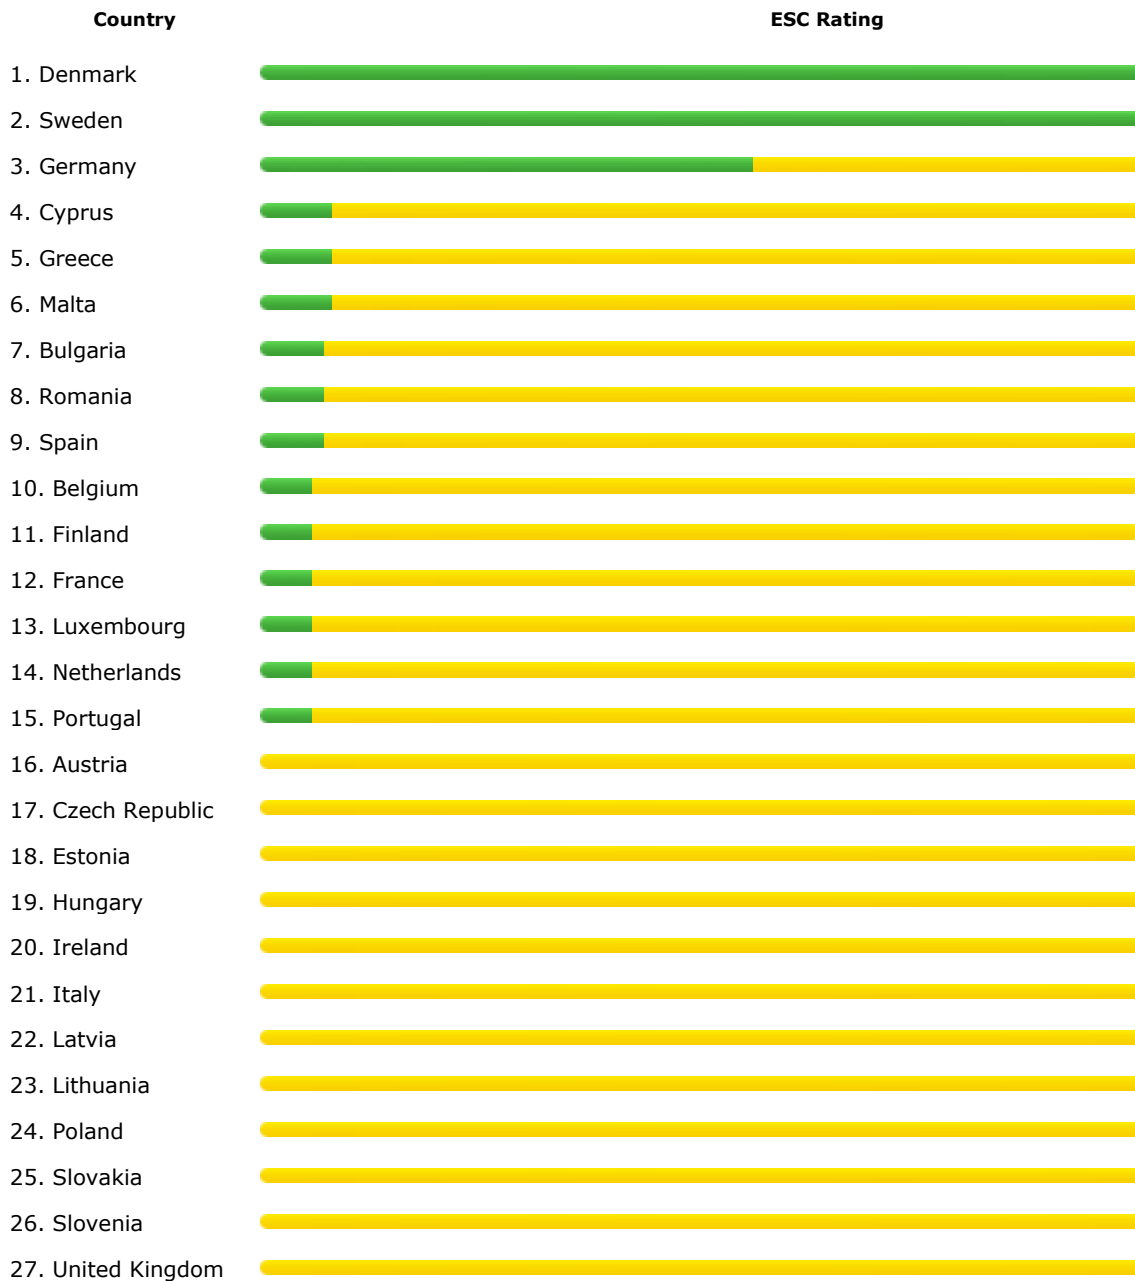

GREEN

Means ESC is standard fit – buy this model with confidence.

YELLOW

Check if the vehicle you wish to buy has ESC fitted – if not you will have to pay for it.

RED

CAUTION! ESC not available.

Make:

Model: