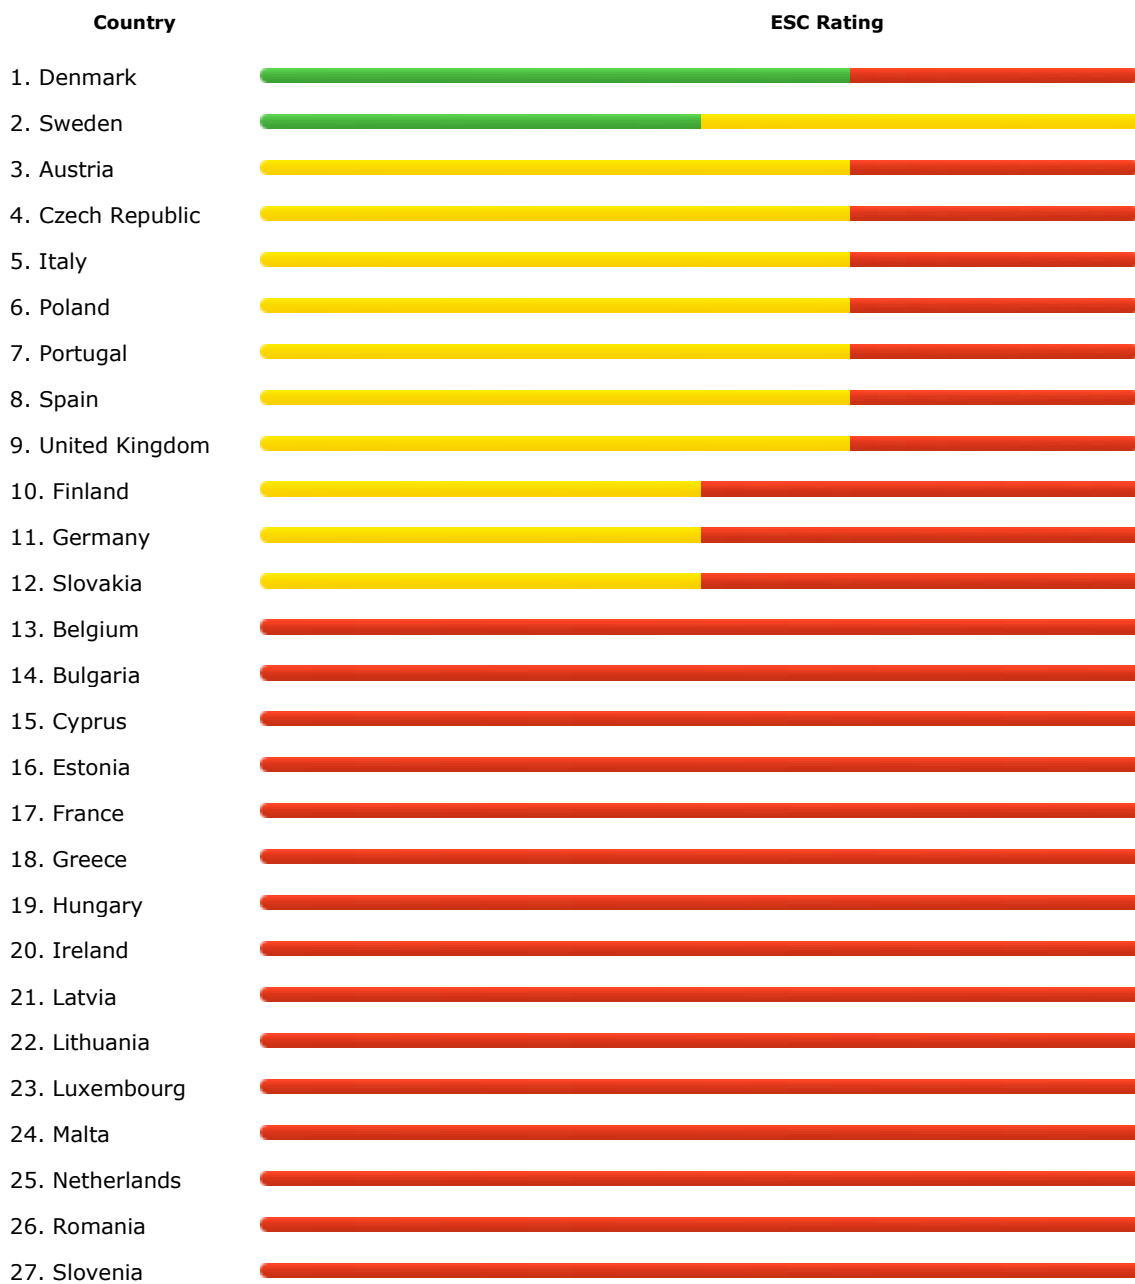

GREEN

Means ESC is standard fit – buy this model with confidence.

YELLOW

Check if the vehicle you wish to buy has ESC fitted – if not you will have to pay for it.

RED

CAUTION! ESC not available.

Make:

Model: