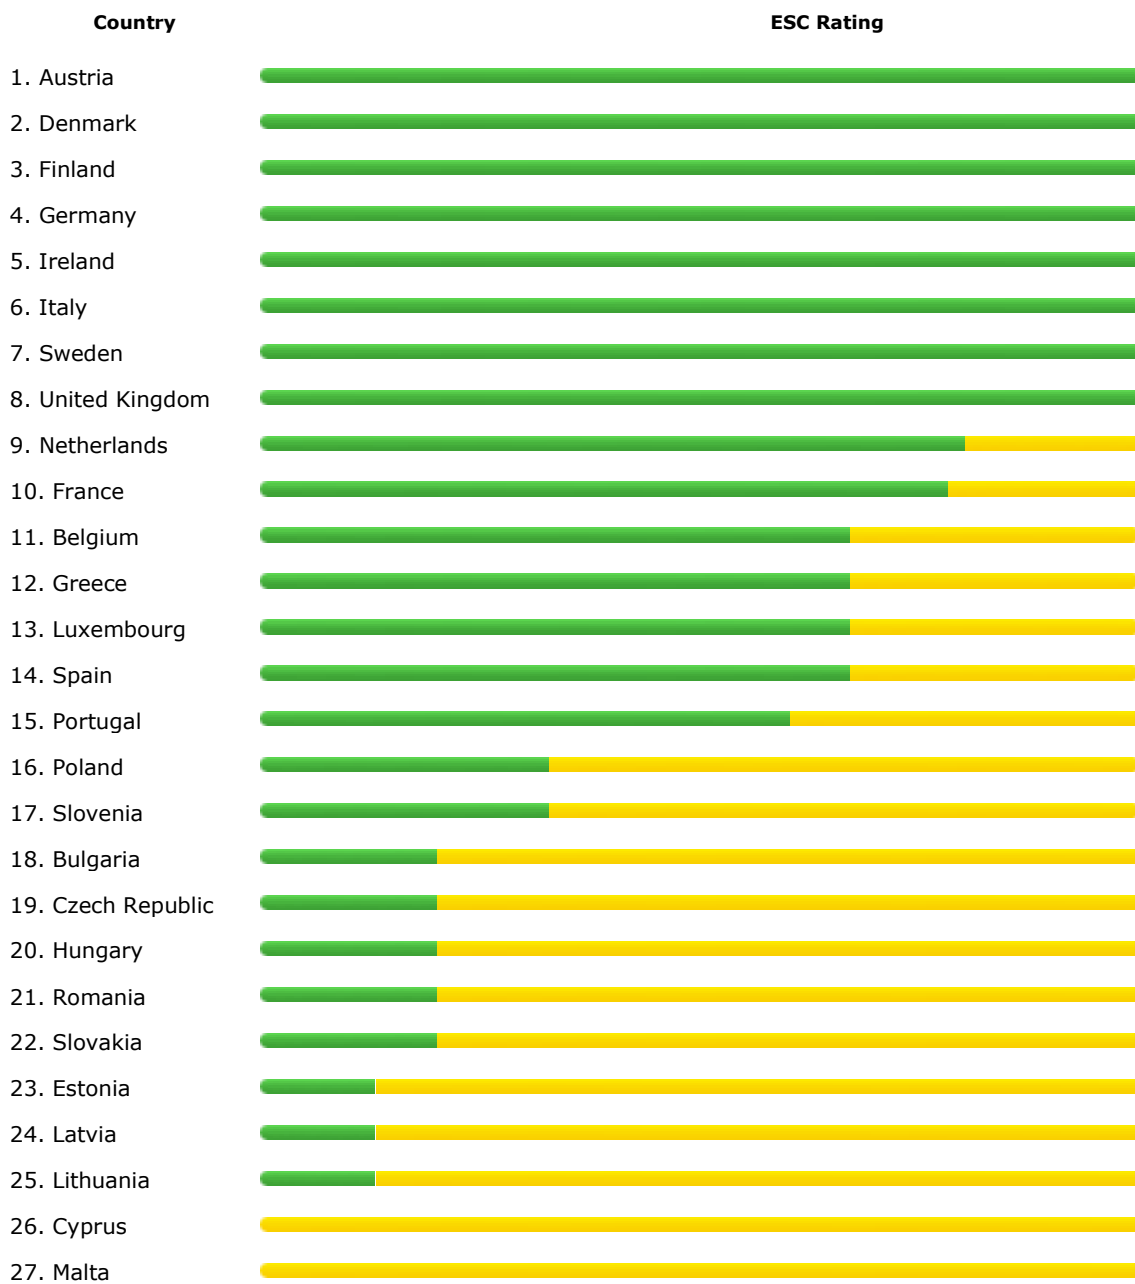

GREEN

Means ESC is standard fit – buy this model with confidence.

YELLOW

Check if the vehicle you wish to buy has ESC fitted – if not you will have to pay for it.

RED

CAUTION! ESC not available.

Make:

Model: